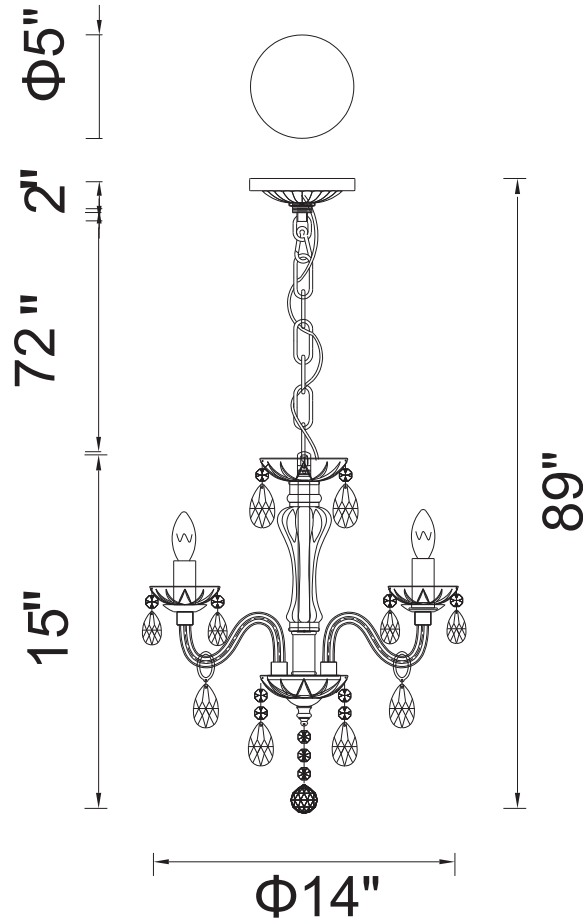

CWI LIGHTING

BRIGHTER LIVING. SIMPLIFIED.

PROJECT: _____

FIXTURE TYPE: _____

LOCATION: _____

CONTACT/PHONE: _____

Item	8273P14C-4
Collection	PRINCETON
Finish	Chrome
Glass	-----
Crystal	Clear
Input	120V AC,60HZ,AC

Shade	-----
Length/Dia.	14"
Width/Ext.	-----
Height	15"
Maximum	89"
Lumens	-----

Light Source	E12
Bulb Info.	4x60W
Included	-----
Dimmable	No
Color	-----
Weight	